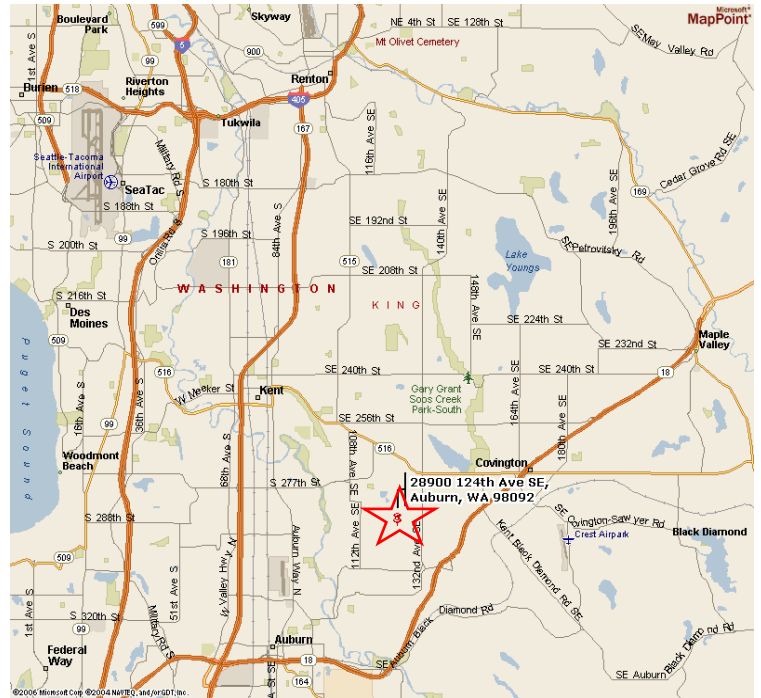

How do I get to Auburn Mountainview?
We are located at:
28900 124th Ave SE
Auburn, WA 98092

NORTH (via I-5 South or 405 South)

via I-5 South

5: Merge onto I-5 S

6: Merge onto I-405 N via EXIT 154A on the LEFT toward RENTON. 2.0 miles

(via I-405 S ***If coming from the Bellevue area you should be on I-405 S****)

7: Merge onto WA-167 S / VALLEY FWY via EXIT 2 toward KENT / AUBURN. 8.4 miles

8: Take the S 277TH ST exit. 0.2 miles

9: Turn LEFT onto S 277TH ST. 2.1 miles

10: Turn SLIGHT RIGHT onto ramp. 0.1 miles

11: Turn RIGHT onto 108TH AVE SE. 0.3 miles

12: Turn SLIGHT LEFT onto SE 281ST ST. 0.2 miles

13: SE 281ST ST becomes 112TH AVE SE. 0.2 miles

14: Turn LEFT onto SE 284TH ST. 0.7 miles

9: Turn RIGHT onto 124TH AVE SE. 0.8 miles

10: End at 28900 124th Ave Se
Auburn, WA 98092-3101, US

All Directions from
www.mapquest.com