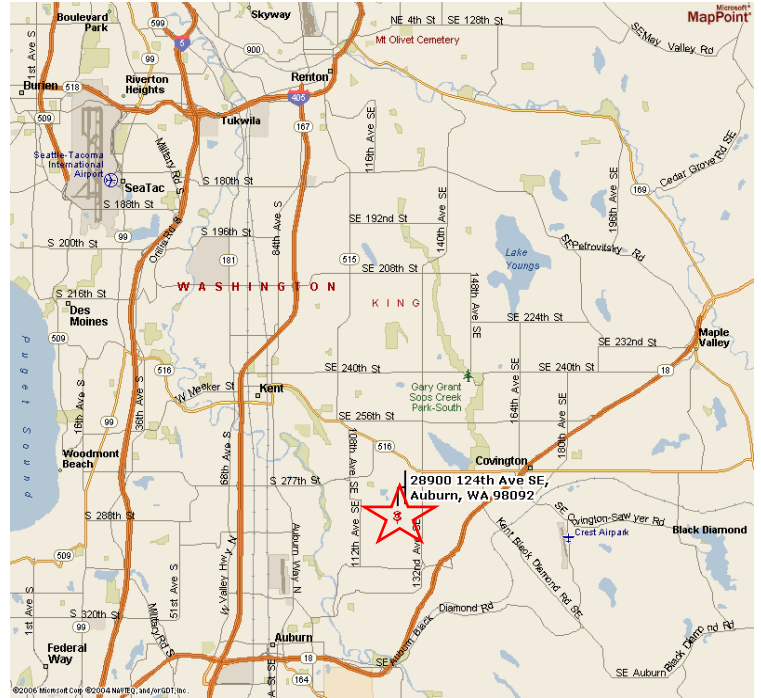

## Directions

*How do I get to Auburn Mountainview?*

*We are located at:  
28900 124th Ave SE  
Auburn, WA 98092*

### NORTH (via I-5 South or 405 South)

via I-5 South

5: Merge onto I-5 S

6: Merge onto I-405 N via EXIT 154A on the LEFT toward RENTON. 2.0 miles

(via I-405 S \*\*\*If coming from the Bellevue area you should be on I-405 S\*\*\*\*)

### WEST

1: Take WA-18 E.

**SEE TO THE RIGHT**

9: Turn RIGHT onto 124TH AVE SE. 0.8 miles

10: End at 28900 124th Ave Se  
Auburn, WA 98092-3101, US

All Directions from

[www.mapquest.com](http://www.mapquest.com)