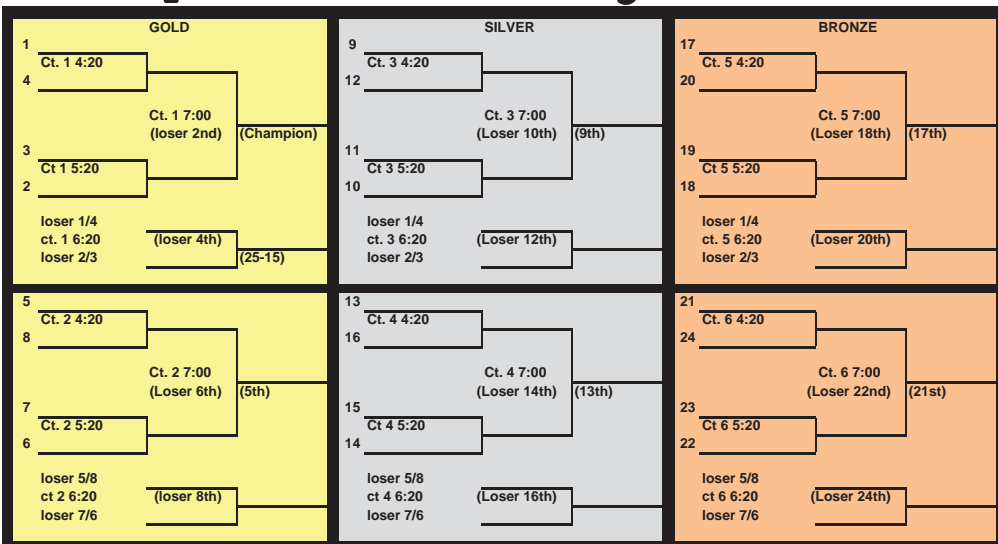

## Step 1: Preliminary Pool Play

	Pool A Court 1	Pool B Court 2	Pool C Court 3
1	Tahoma	Sam Barlow	Auburn Riverside
2	Auburn Mountainview	Bellermine Preparatory	R.A. Long
3	East Valley	Kamiakin	Kamiak
4	Sumner	Bainbridge Island	Lake Stevens

## Step 2: Second Round Pool Play

	Pool A Court 1	Pool B Court 2	Pool C Court 3
1			
2			
3			
4			

	Pool D Court 4	Pool E Court 5	Pool F Court 6
1			
2			
3			
4			

2 Games to 25 start 5-5		
Time	Teams	Ref
12:10	1 vs. 3	2
12:50	2 vs.4	1
1:30	1 vs. 4	3
2:10	2 vs. 3	1
2:50	3 vs.4	2
3:30	1 vs. 2	4

After 2nd Round:		
Top 8 teams will go to the Gold Bracket.		
The Middle 8 teams go to the Silver Bracket.		
The Bottom 8 teams go to the Bronze Bracket		

## Step 3: Bracket Play