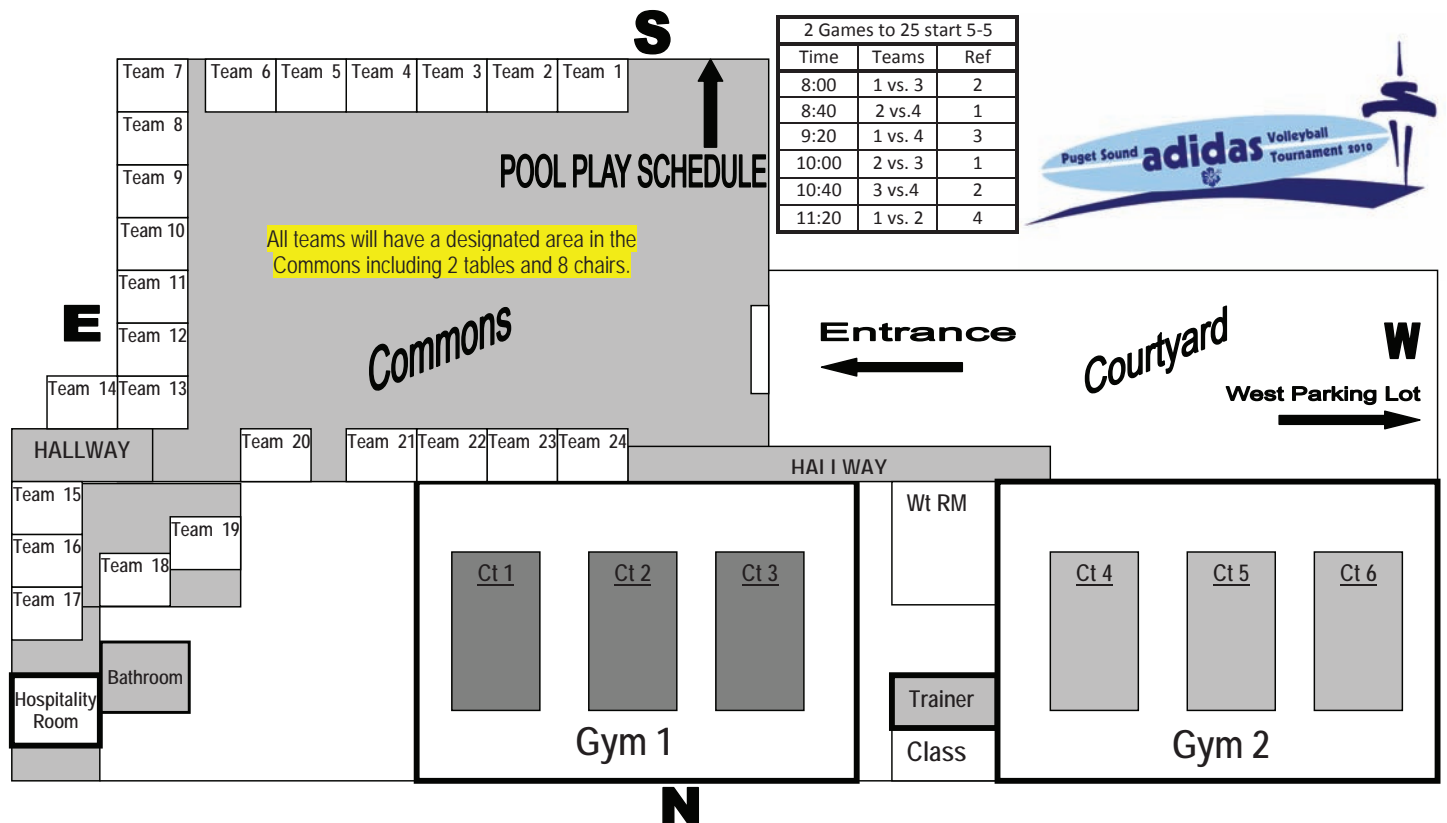

## The Puget Sound Adidas Volleyball Tournament

	Pool A Court 1	Pool B Court 2	Pool C Court 3	Pool D Court 4	Pool E Court 5	Pool F Court 6
1	Tahoma	Sam Barlow	Auburn Riverside	Seattle Preparatory	Everett	Prairie
2	Auburn Mountainview	Bellermine Preparatory	R.A. Long	Burlington-Edison	Archbishop Murphy	Woodinville
3	East Valley	Kamiakin	Kamiak	Marysville-Pilchuck	Auburn	Shadle Park
4	Sumner	Bainbridge Island	Lake Stevens	Rogers	Inglesmoor	Lakes