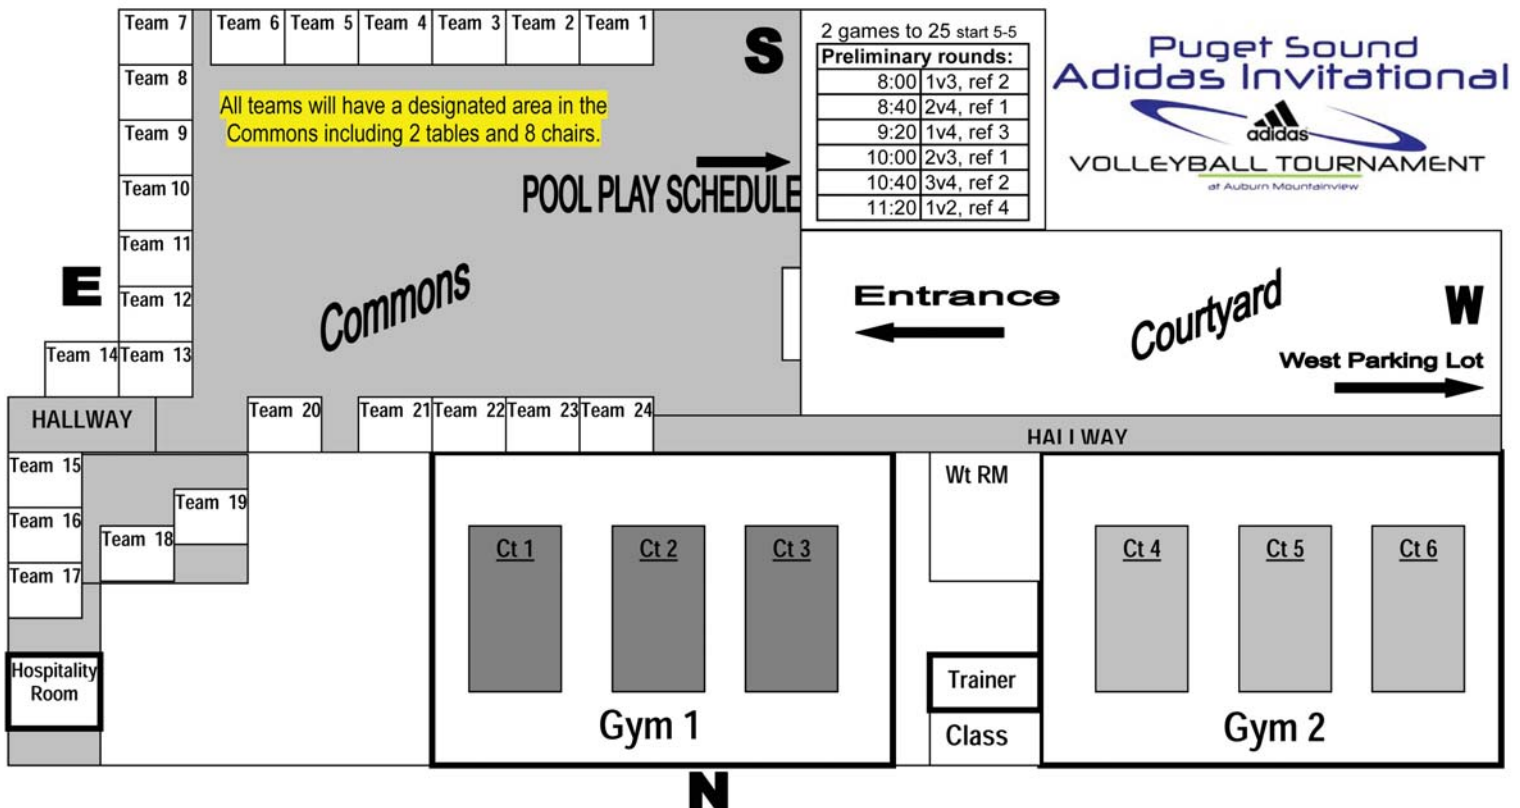

Welcome to Auburn Mountainview

Dear Coaches, Players and Fans,

We would like to personally welcome you to the 4th Annual Puget Sound Adidas Invitational Volleyball Tournament! The Opportunity to host a tournament at Auburn Mountainview consisting of twenty four teams from thirteen WIAA conferences is quite an honor. This year, the tournament will feature 2008 state participants: Archbishop Murphy, Auburn Mountainview, Burlington-Edison, Fife, Inglemoor, Kamiak, Lynden, Marysville-Pilchuck, Rogers Puyallup, Sumner and defending 3A State Champions, Shadle Park. Also returning is the 2008 Adidas Invite Champions, East Valley of Spokane! Please enjoy watching these exceptional teams plus others compete for this year's crown.

Best of luck to everyone,

Momi Bowles
Tournament Co-Director
Auburn Mountainview High School

Karl Steffin
Tournament Co-Director
Auburn Mountainview High School

The Puget Sound Adidas Volleyball Tournament

	Pool A Court 1	Pool B Court 2	Pool C Court 3	Pool D Court 4	Pool E Court 5	Pool F Court 6
1	Kamiak	Seattle Preparatory	Auburn Riverside	Marysville-Pilchuck	Rogers	Everett
2	Auburn Mountainview	Jackson	Burlington-Edison	Kamiakin	Inglemoor	Shadle Park
3	Lake Stevens	Fife	Sumner	Lynden	Auburn	Tahoma
4	Chiawana	East Valley	Archbishop Murphy	White River	Bainbridge	R.A. Long