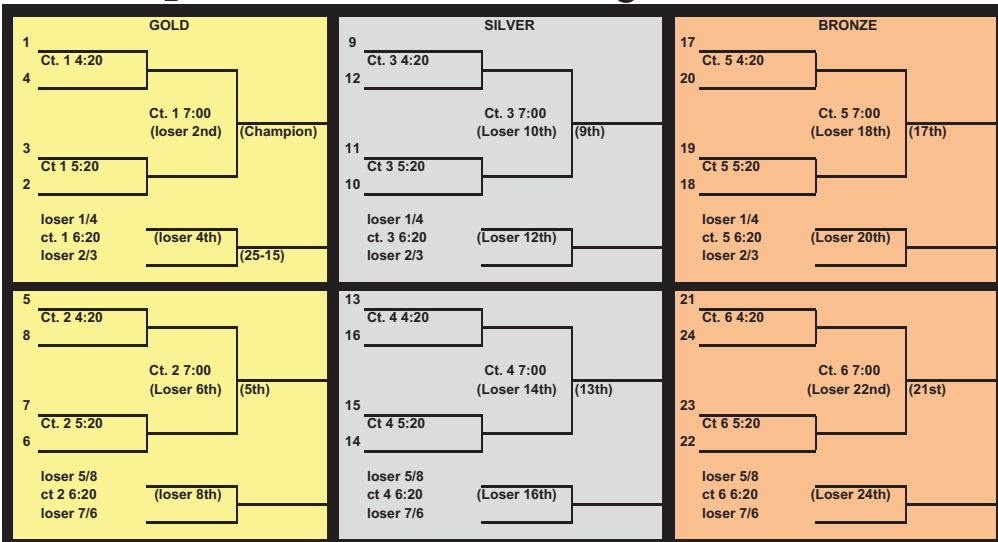

## Step 1: Preliminary Pool Play

	Pool A Court 1	Pool B Court 2	Pool C Court 3
1	Kamiak	Seattle Preparatory	Auburn Riverside
2	Auburn Mountainview	Jackson	Burlington-Edison
3	Lake Stevens	Fife	Sumner
4	Chiawana	East Valley	Archbishop Murphy

## Step 2: Second Round Pool Play

	Pool A Court 1	Pool B Court 2	Pool C Court 3
1			
2			
3			
4			

	Pool D Court 4	Pool E Court 5	Pool F Court 6
1			
2			
3			
4			

2 Games to 25 start 5-5		
Time	Teams	Ref
12:10	1 vs. 3	2
12:50	2 vs. 4	1
1:30	1 vs. 4	3
2:10	2 vs. 3	1
2:50	3 vs. 4	2
3:30	1 vs. 2	4

After 2nd Round:		
Top 8 teams will go to the Gold Bracket.		
The Middle 8 teams go to the Silver Bracket.		
The Bottom 8 teams go to the Bronze Bracket		

## Step 3: Bracket Play

Bracket Distribution

1- Ct. 1	12- Ct. 3	13- Ct. 4	24- Ct. 6
2- Ct. 1	11- Ct. 3	14- Ct. 4	23- Ct. 6
3- Ct. 1	10- Ct. 3	15- Ct. 4	22- Ct. 6
4- Ct. 1	9- Ct. 3	16- Ct. 4	21- Ct. 6
5- Ct. 2	8- Ct. 2	17- Ct. 5	20- Ct. 5
6- Ct. 2	7- Ct. 2	18- Ct. 5	19- Ct. 5